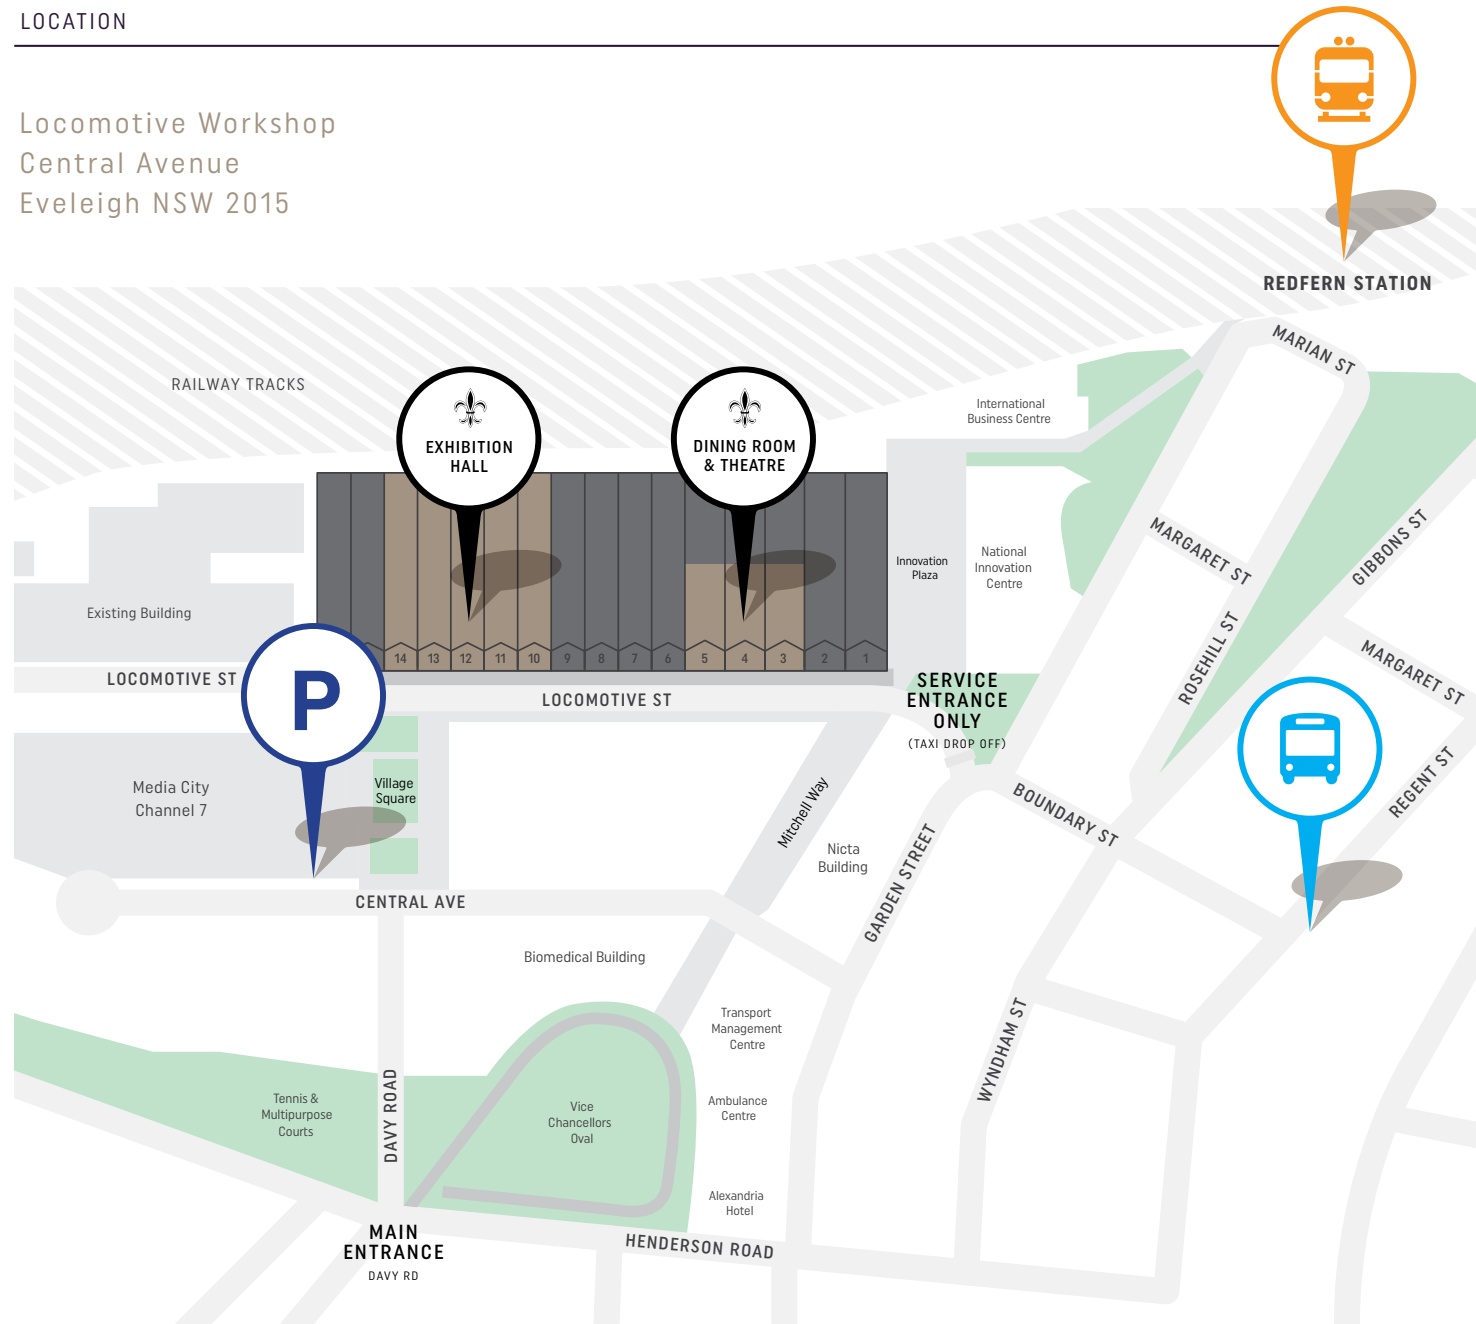

### LOCATION

Locomotive Workshop  
Central Avenue  
Eveleigh NSW 2015

#### TRAIN

Sydney Trains operate frequent train services between Redfern Station (adjacent to the Australian Technology Park) and other major Sydney stations including Central, Town Hall, Wynyard and Circular Quay.